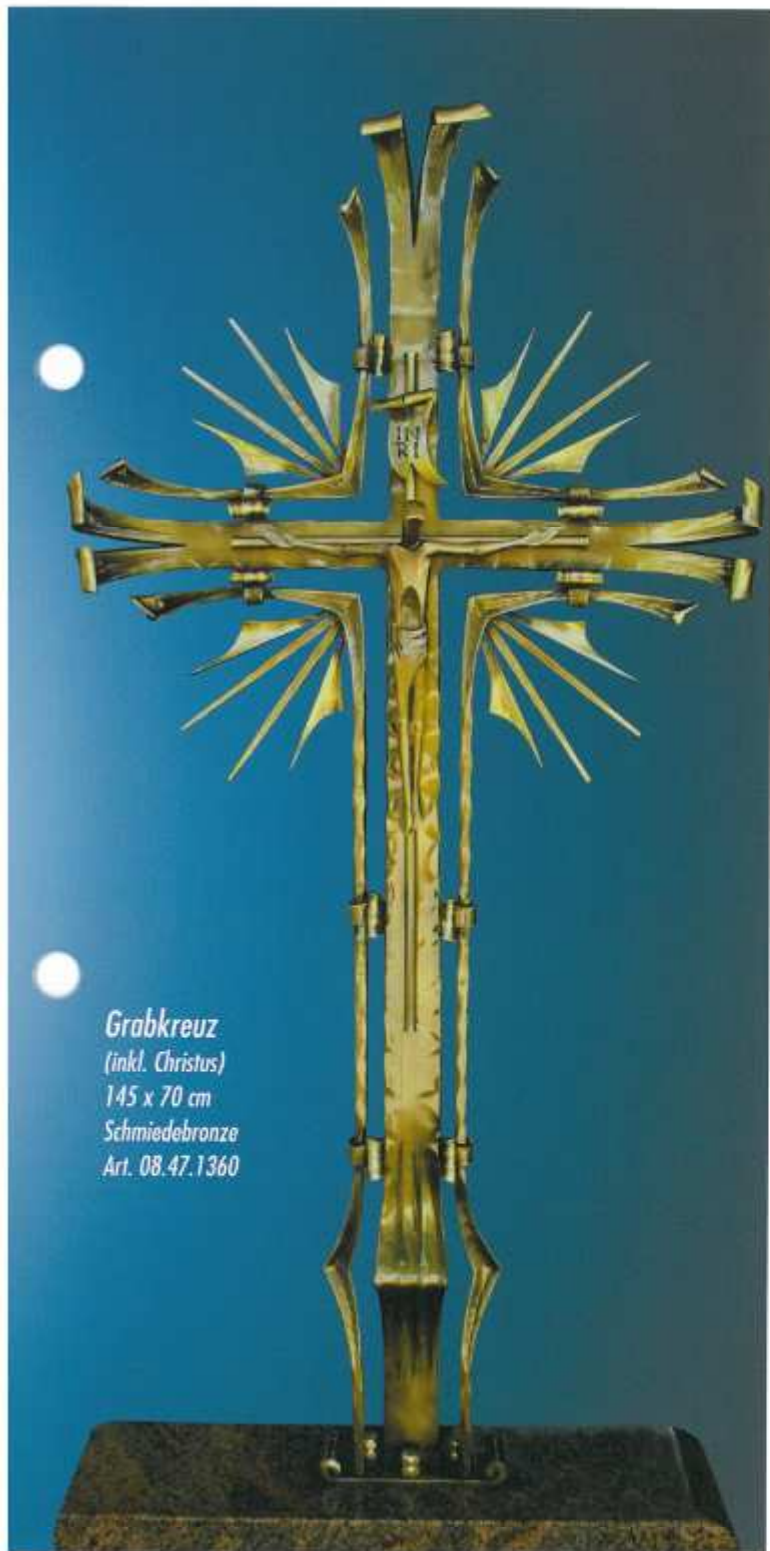

33 x Ø 16 cm

Schmiedebronze Art. 08.46.6660

Grabkreuz

140 x 70 cm

Schmiedebronze

Art. 08.46.6920

Schmiedeeisen

Art. 08.46.6930