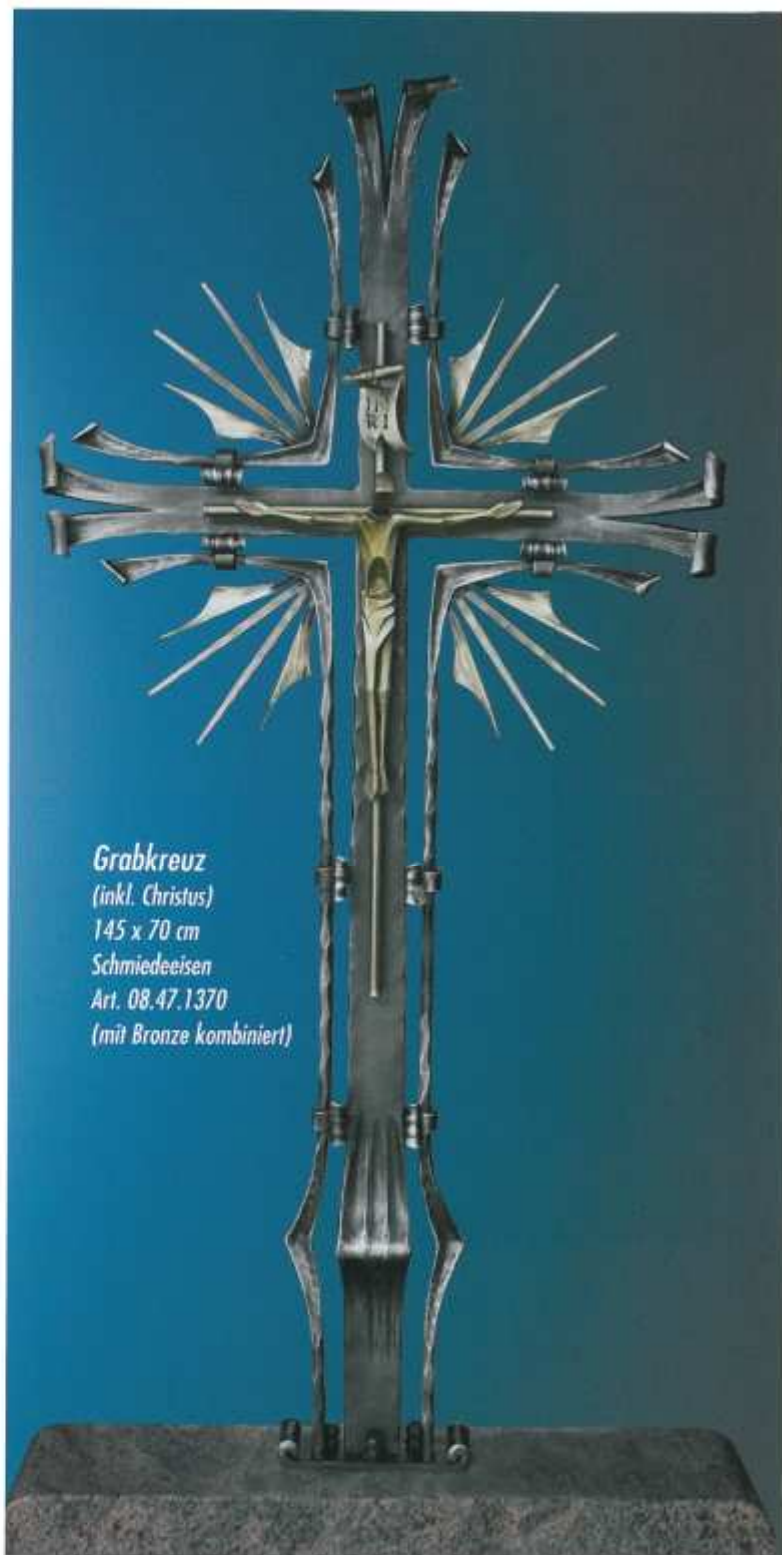

*Grabkreuz
(inkl. Christus)
145 x 70 cm
Schmiedeeisen
Art. 08.47.1370
(mit Bronze kombiniert)*